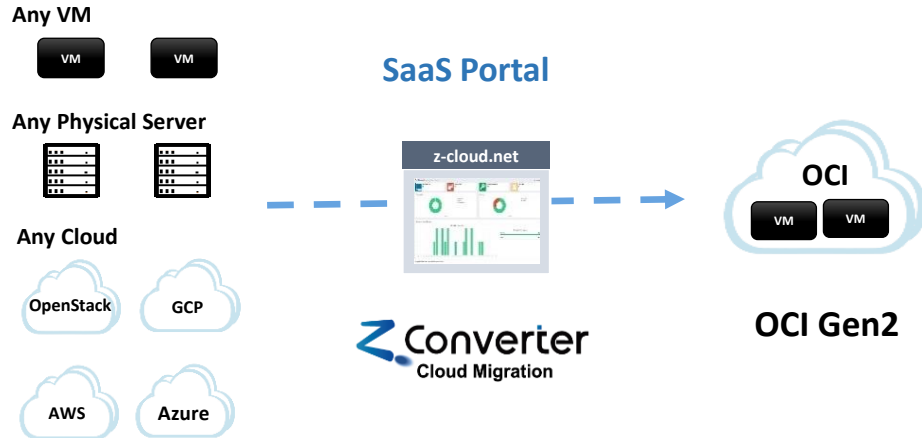

Product

- ZConverter Cloud Migration SaaS
- ZConverter Cloud Disaster Recovery
- ZConverter Server Backup

Source

Cloud Migration SaaS / Cloud DRaaS