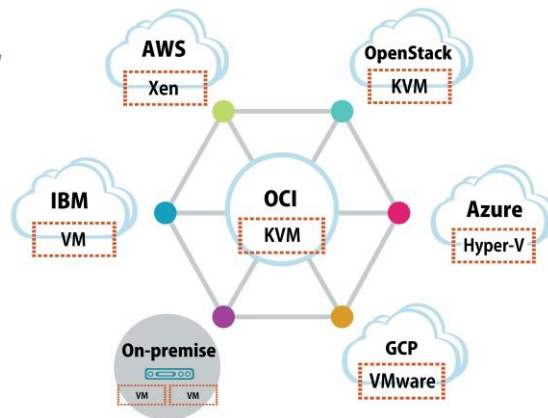

Technology

Cloud-agnostic Migration Technology

Any-to-any Migration to OCI
between

- Dissimilar Cloud Platforms
- Heterogeneous Hypervisors
- Dissimilar Disk Formats